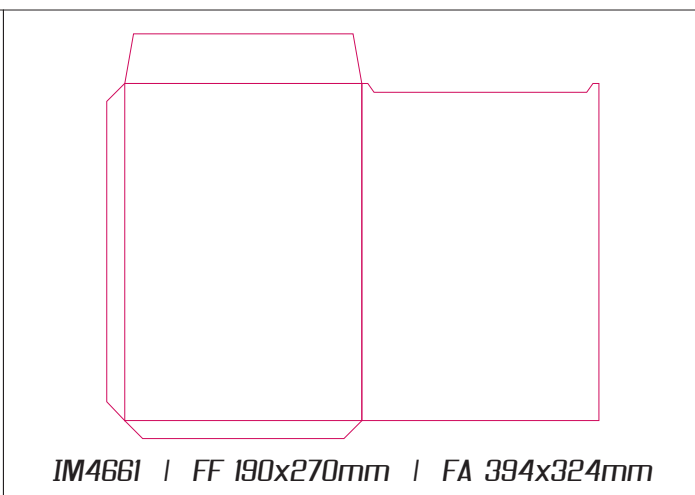

## Envelope saco - 24x34cm

IM3638 | FF 240x340mm | FA 495x400mm

## Envelope saco - 25x18cm

IM5047 | FF 250x180mm | FA 375x305mm

## Envelope saco - 19x27cm

IM4661 | FF 190x270mm | FA 394x324mm

**Pasta - 22,5x31cm**

**Pasta - 22,5x32cm**

**Pasta - 22x31cm**

**Pasta - 22,5x33cm**