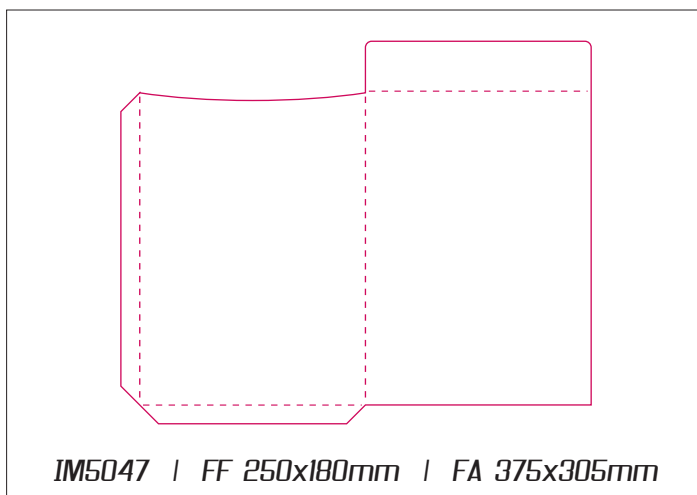

## Envelope saco - 26x36cm

IM4394 | FF 260x360mm | FA 540x420mm

## Envelope saco - 24x34cm

IM3638 | FF 240x340mm | FA 495x400mm

## Envelope saco - 25x18cm

IM5047 | FF 250x180mm | FA 375x305mm

**Pasta - 22,5x31cm**

**Pasta - 22,5x32cm**

**Pasta - 22x31cm**

**Pasta - 22,5x33cm**