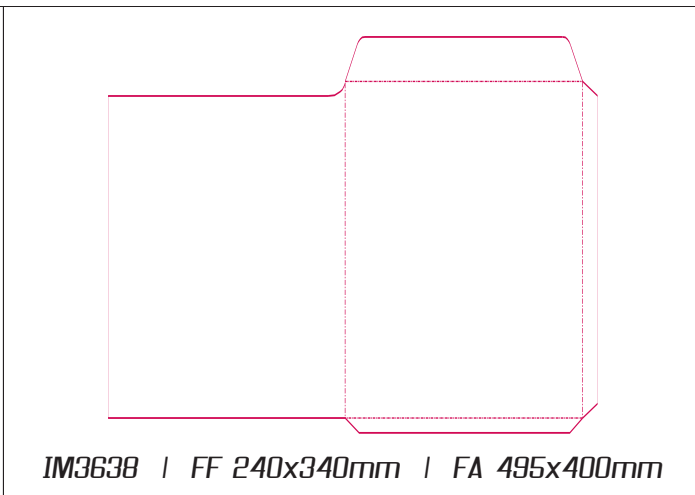

IM4394 | FF 260x360mm | FA 540x420mm

Envelope saco - 24x34cm

IM3638 | FF 240x340mm | FA 495x400mm