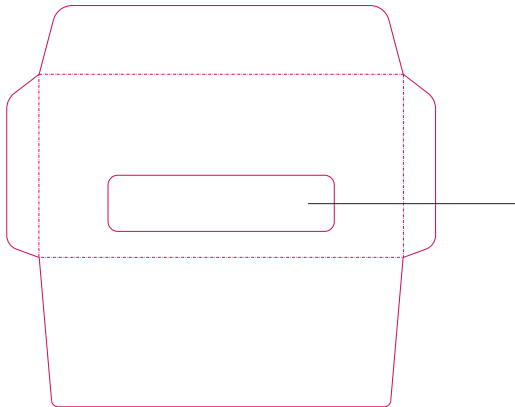

# Envelope officio - 23x11,5cm

IM2226 | FF 230x115mm | FA 270x262mm

IM4370 | FF 230x115mm | FA 252x273mm

IM4447 | FF 230x115mm | FA 268x250mm

IM4507 | FF 230x115mm | FA 258x258mm

Janela de 140x35mm

IM4511 | FF 230x115mm | FA 265x248mm

IM4786 | FF 230x115mm | FA 282x252mm

IM4848 | FF 230x115mm | FA 264x255mm

IM4998 | FF 230x115mm | FA 267x265mm

**Pasta - 22,5x31cm**

**Pasta - 22,5x32cm**

**Pasta - 22x31cm**

**Pasta - 22,5x33cm**