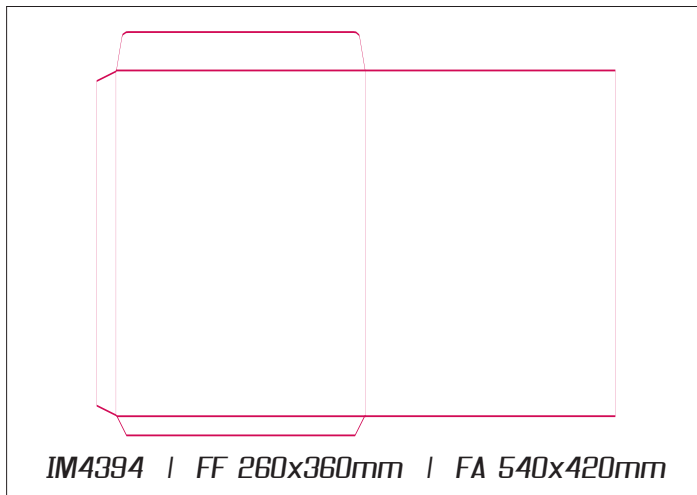

# Envelope officio - 23x11,5cm

IM2226 | FF 230x115mm | FA 270x262mm

IM4370 | FF 230x115mm | FA 252x273mm

IM4447 | FF 230x115mm | FA 268x250mm

IM4507 | FF 230x115mm | FA 258x258mm

Janela de 140x35mm

IM4511 | FF 230x115mm | FA 265x248mm

IM4786 | FF 230x115mm | FA 282x252mm

IM4848 | FF 230x115mm | FA 264x255mm

IM4998 | FF 230x115mm | FA 267x265mm

## Envelope saco - 26x36cm

IM4394 | FF 260x360mm | FA 540x420mm

**Pasta - 22,5x31cm**

**Pasta - 22,5x32cm**

**Pasta - 22x31cm**

**Pasta - 22,5x33cm**